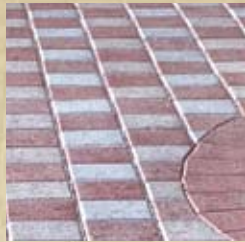

RECTANGLE

9" x 6"

SMALL RECTANGLE

6" x 3"

SQUARE

6" x 6"

*Dimensions may vary.
Please check with your local
Belgard representative for
exact product specifications.*